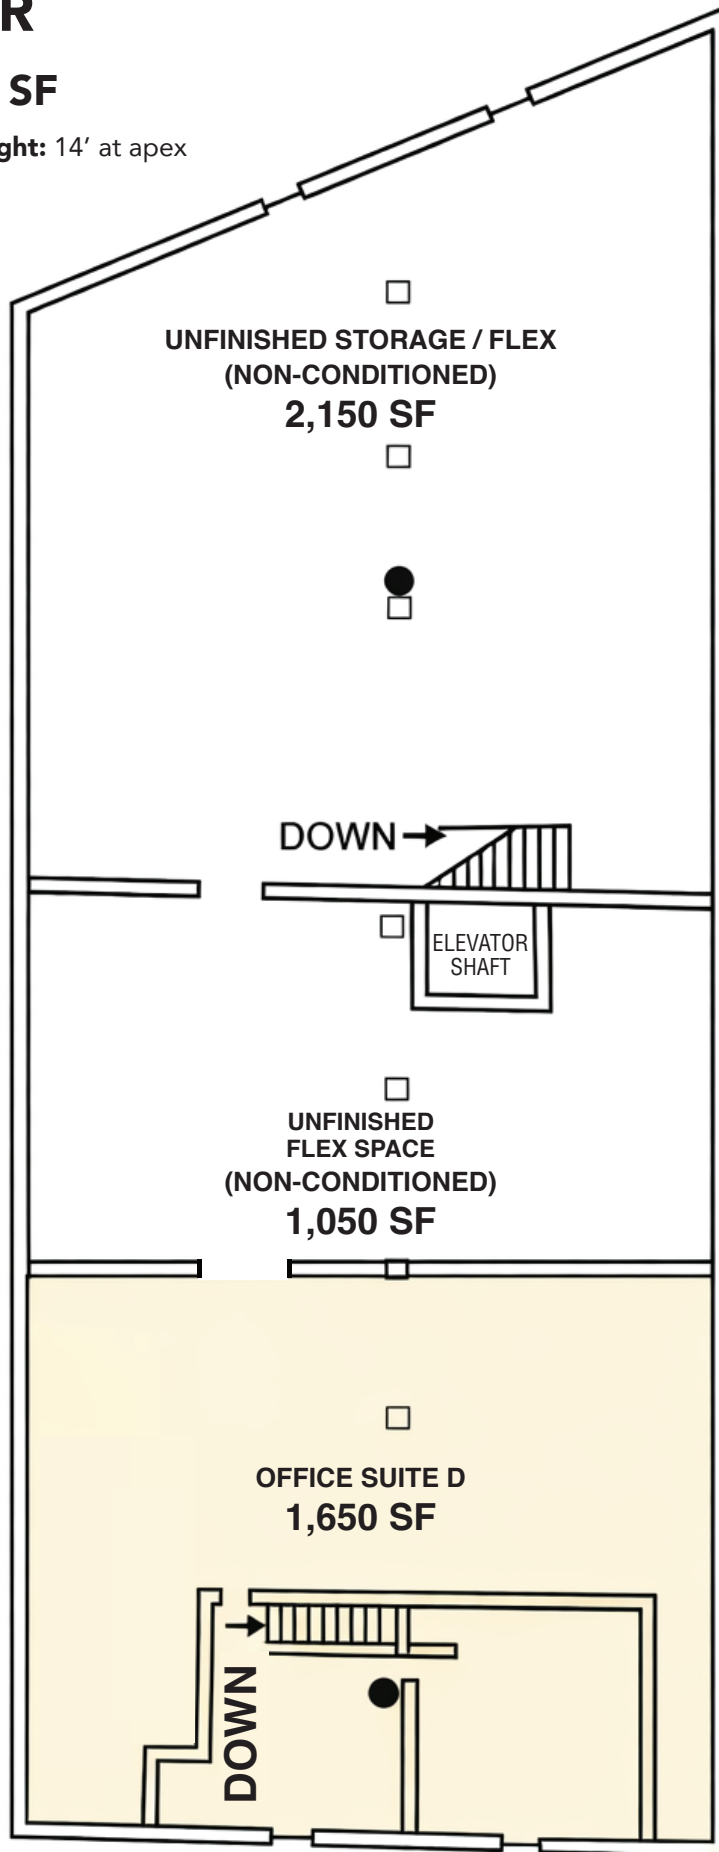

3rd FLOOR

4,850 TOTAL SF

3rd Floor Ceiling Height: 14' at apex

● FIRE EXTINGUISHERS